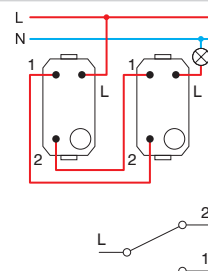

SWITCH 2WAY 16AX 250V~ 1M

- switch
- 16AX 250V~, type SP60
- in accordance with EN 60669-1
- screw contacts 1.5-2.5mm²